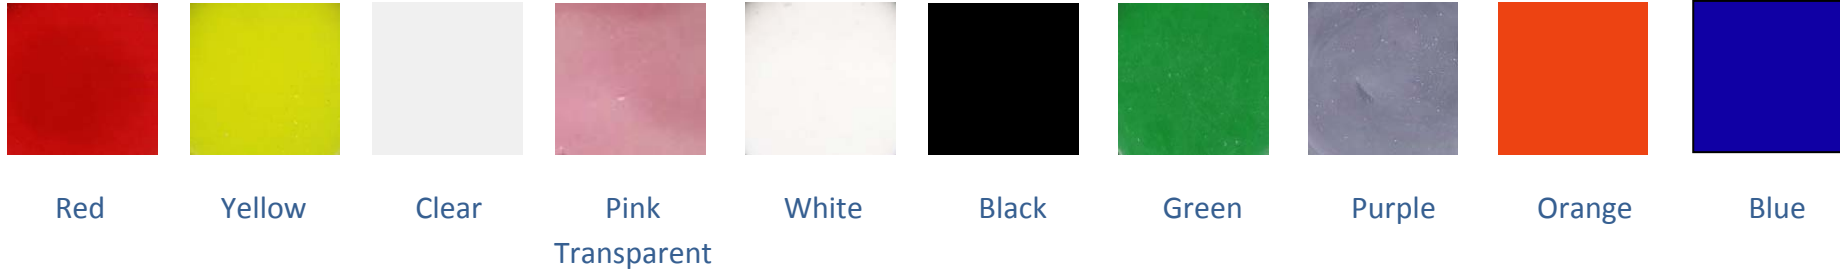

Phantom

2114P-Hard acrylic
2116P-soft acrylic

Biopore Colours Available

Standard Colours'

Marble Effects'

Any 2, of the above colour

Example;

Red/yellow Red/white

*The colours shown are only for guidance, the shade of the finished earmould may vary slightly from the above.

Fluorescents'

Blue

Pink

Green

Yellow

Red

Biopore with Glitter